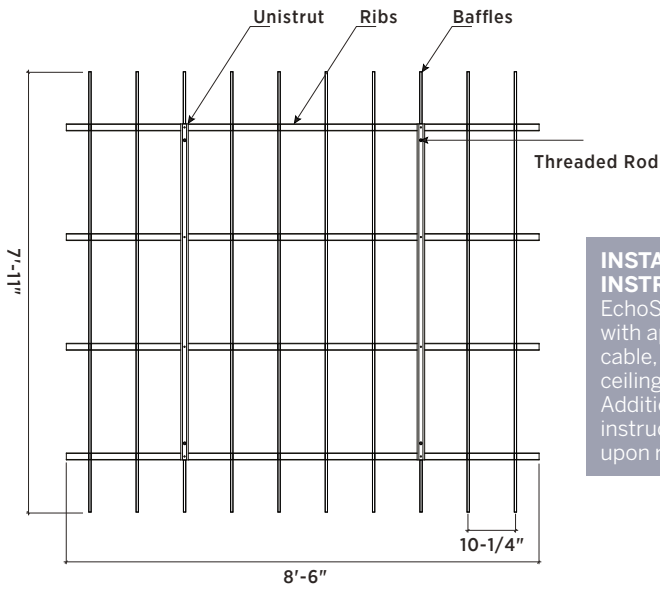

ECHOSKY

Rack-mounted EchoPanel baffles • Hung with cable

Unit size: 7'11" x 8'6" (67.3SF) • Fin Depth: 11 1/4"

EchoPanel[®]
SYSTEMS

PLAN

SECTION

INSTALLATION INSTRUCTIONS
EchoSky is installed with appropriate cable, rod or direct ceiling mounts. Additional installation instructions available upon request.