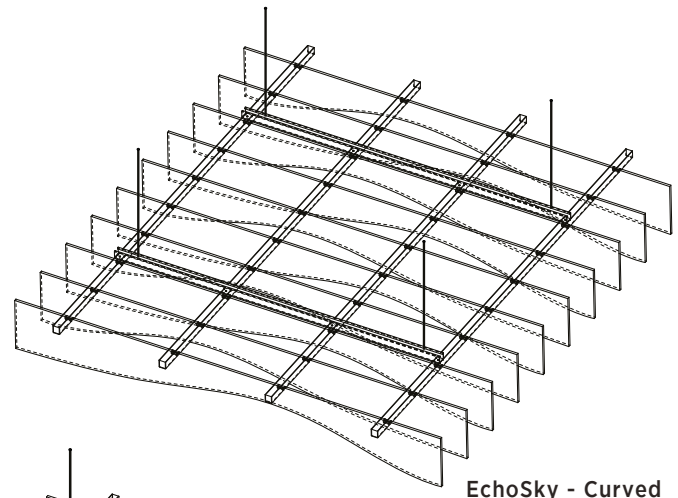

ECHOSKY

Rack-mounted EchoPanel baffles • Hung with cable

Unit size: 7'11" x 8'6" (67.3SF) • Fin Depth: 11 1/4"

EchoPanel[®]
SYSTEMS

PLAN

SECTION

INSTALLATION INSTRUCTIONS
EchoSky is installed with appropriate cable, rod or direct ceiling mounts. Additional installation instructions available upon request.