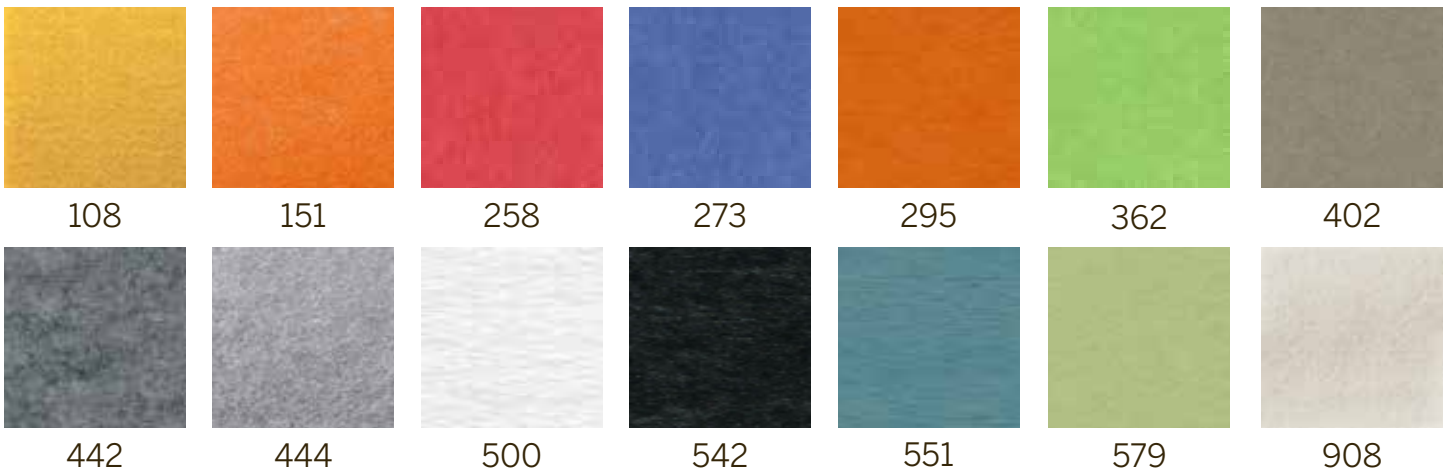

AVAILABLE COLORS

REV: Aug 2015