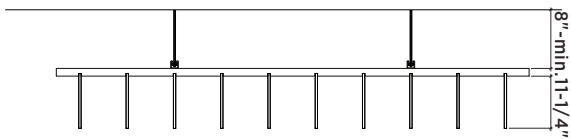

ECHOSKY

Rack-mounted EchoPanel baffles • Hung with cable

Unit size: 7'11" x 8'6" (67.3SF) • Fin Depth: 11 1/4"

EchoPanel[®]
SYSTEMS

PLAN

SECTION

INSTALLATION INSTRUCTIONS
EchoSky is installed with appropriate cable, rod or direct ceiling mounts. Additional installation instructions available upon request.