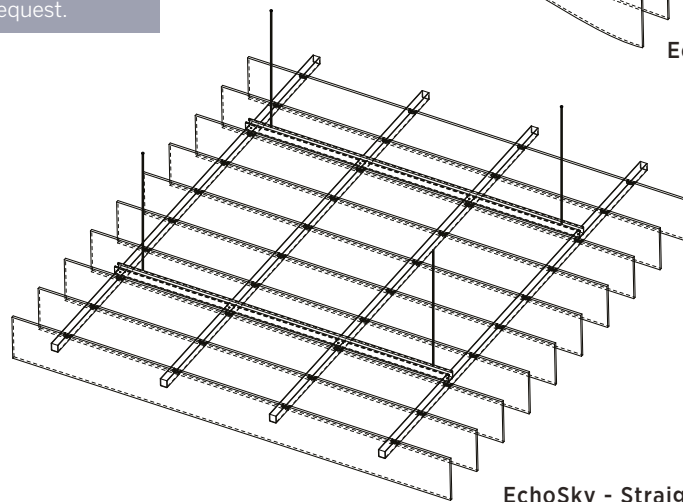

ECHOSKY

Rack-mounted EchoPanel baffles • Hung with cable

Unit size: 7'11" x 8'6" (67.3SF) • Fin Depth: 11 1/4"

EchoPanel[®]
SYSTEMS

PLAN

SECTION

INSTALLATION INSTRUCTIONS
EchoSky is installed with appropriate cable, rod or direct ceiling mounts. Additional installation instructions available upon request.

EchoSky - Curved

EchoSky - Straight

AXONOMETRIC

EchoSky is one of Kirei's acoustically winning design features- helping you design visually stunning, acoustically controlled spaces for creative, productive living, working and play.