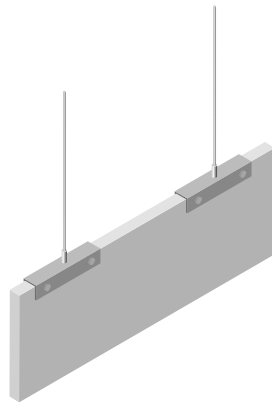

Simple Baffle Custom Curve
Color #442

SIMPLE BAFFLE

ACOUSTIC DESIGN ELEMENT

No matter what your space - bar, office, library, school, lobby - sound matters. Use EchoPanel Simple Baffles to design spaces that look great with the right kind of sound. Direct mount or hang them from the ceiling at any height to create your own distinct style.

SIMPLE BAFFLE

Free-hanging prefabricated baffles

Lengths: 40", 47", 72", 94" • 12mm Thick • 11.5" Depth

CONFIGURATIONS

LOOP MOUNT

Run cable through hole or eyelet in baffle fin.

DIRECT MOUNT

Mount directly to flat ceilings.

CABLE MOUNT

Use cable or rod to hang from uneven ceilings or where depth is required.

TRACK MOUNT

Baffles may be mounted in sequence or on tracks to create unified baffle systems.

GripLock
1/2" gripper

Gyford
1/2" gripper