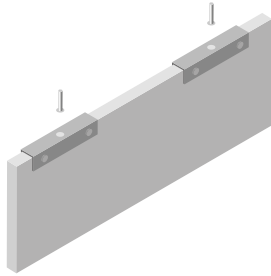

SIMPLE BAFFLE

Free-hanging prefabricated baffles

Lengths: 40", 47", 72", 94" • 12mm Thick • 11.5" Depth

CONFIGURATIONS

LOOP MOUNT

Run cable through hole or eyelet in baffle fin.

DIRECT MOUNT

Mount directly to flat ceilings.

CABLE MOUNT

Use cable or rod to hang from uneven ceilings or where depth is required.

TRACK MOUNT

Baffles may be mounted in sequence or on tracks to create unified baffle systems.

GripLock
1/2" gripper

Gyford
1/2" gripper

STANDARD SIZES Lengths: 40", 47", 72", 94" • 12mm Thick • 11.5" Depth • Custom sizes and profiles available

AVAILABLE COLORS

108

151

258

273

295

362