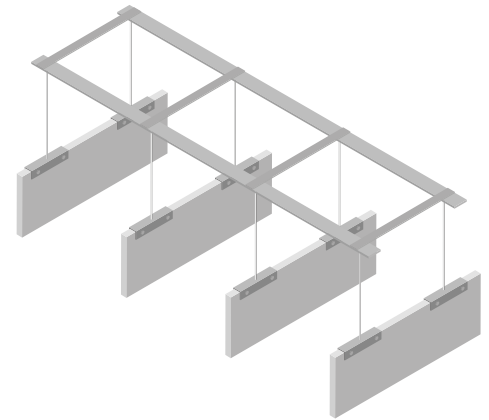

Simple Baffle Custom Curve
Color #442

SIMPLE BAFFLE

ACOUSTIC DESIGN ELEMENT

No matter what your space - bar, office, library, school, lobby - sound matters. Use EchoPanel Simple Baffles to design spaces that look great with the right kind of sound. Direct mount or hang them from the ceiling at any height to create your own distinct style.

SIMPLE BAFFLE

Free-hanging prefabricated baffles

Lengths: 40", 47", 72", 94" • 12mm Thick • 11.5" Depth

CONFIGURATIONS

LOOP MOUNT

Run cable through hole or eyelet in baffle fin.

DIRECT MOUNT

Mount directly to flat ceilings.

CABLE MOUNT

Use cable or rod to hang from uneven ceilings or where depth is required.

TRACK MOUNT

Baffles may be mounted in sequence or on tracks to create unified baffle systems.

GripLock
1/2" gripper

Gyford
1/2" gripper

STANDARD SIZES Lengths: 40", 47", 72", 94" • 12mm Thick • 11.5" Depth • Custom sizes and profiles available

AVAILABLE COLORS

108

151

258

273

295

362