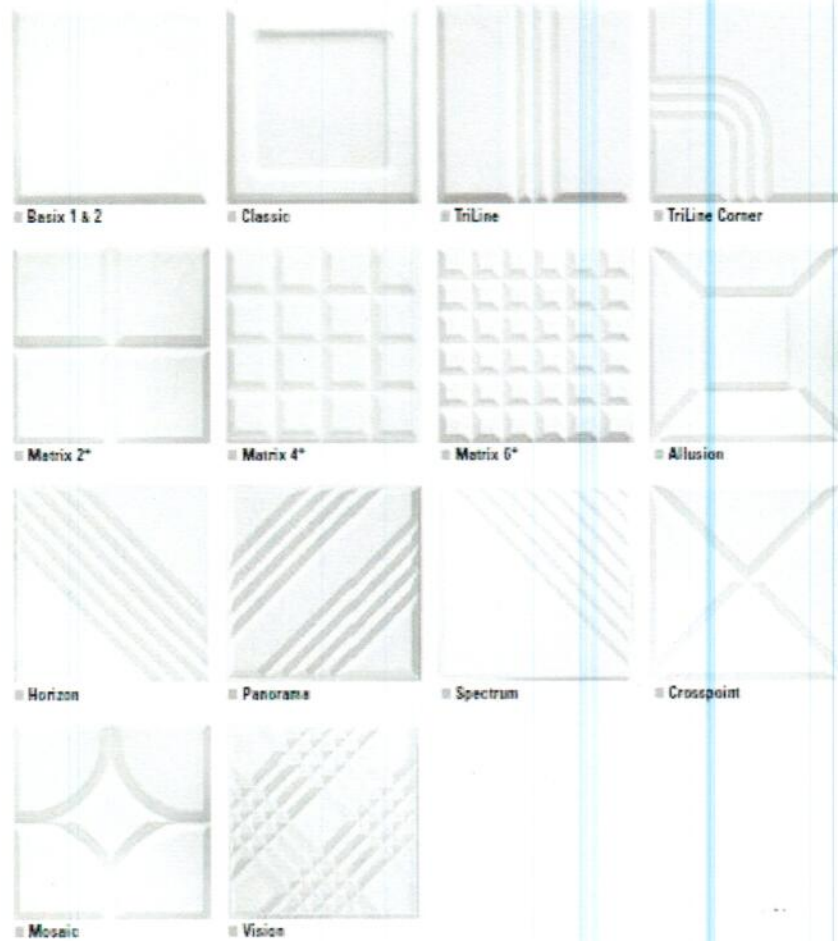

white/arctic white

almond

medium grey/graphite

light blue/sky

ivory/eggshell

-
- **What surface patterns are available for Contour Ceiling and Wall Tiles for both grid and adhesive applications?**

Contour Ceiling and Wall Tiles for Grid and Adhesive Applications