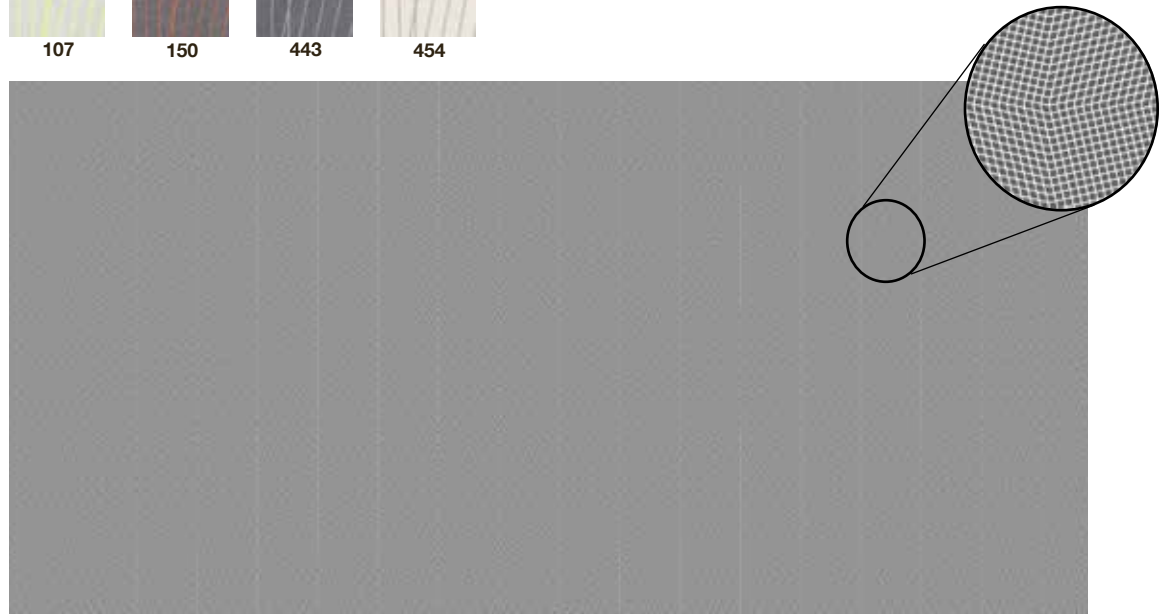

Panels come in 7mm, 12mm and 24mm thicknesses.

Feature Wall - EchoPanel® Print Plaid #612

Trapeze

12mm panels only

Dimensions
.47"x3.94'x7.87'

Printed on both sides

Pattern repeat
Horizontal: 41cm
Vertical: 58cm

Tilt

12mm panels only

Dimensions
.47"x3.94'x7.87'

Printed on both sides

Pattern repeat
Horizontal: 12.83cm
Vertical: 12.83cm

Plaid

7mm panels only

Dimensions
.23"x3.97'x8.86'

7mm: one side only
12mm: both sides

Pattern repeat

Horizontal: 32cm
Vertical: 32cm

Hex

7mm & 12mm panels

Dimensions

7mm: .23"x3.97'x8.86'
12mm: .47"x3.94'x7.87'

Printed

7mm & 12mm panels

Dimensions
 7mm: .23"x3.97'x8.86'
 12mm: .47"x3.94'x7.87'

Printed
 7mm: one side only
 12mm: both sides

Pattern repeat
 Horizontal: 42cm
 Half Drop
 Vertical: 30cm

Note: pattern direction varies depending on panel thickness.