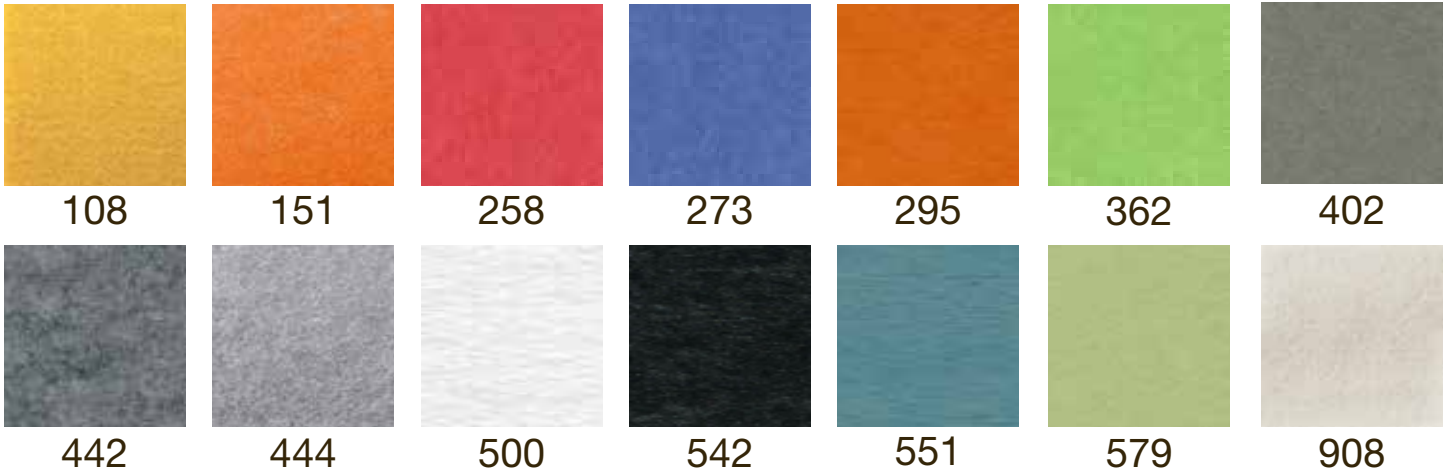

### AVAILABLE COLORS \*Indicates Hex-only colors

Hex #151, #295, & #500

Wave Tile #361

### AVAILABLE COLORS

PROFILE

Dune #542

# ECHOPANEL® SOLID COLORS

AVAILABLE COLORS		PANEL SIZE: 7mm X 1210mm X 2700mm   12mm X 1200mm X 2400mm   24mm X 1820mm X 2400mm													
PANEL AVAILABILITY	108	151	258	273	295	362	402	442	444	500	542	551	579	908	
7mm															
12mm															
24mm															