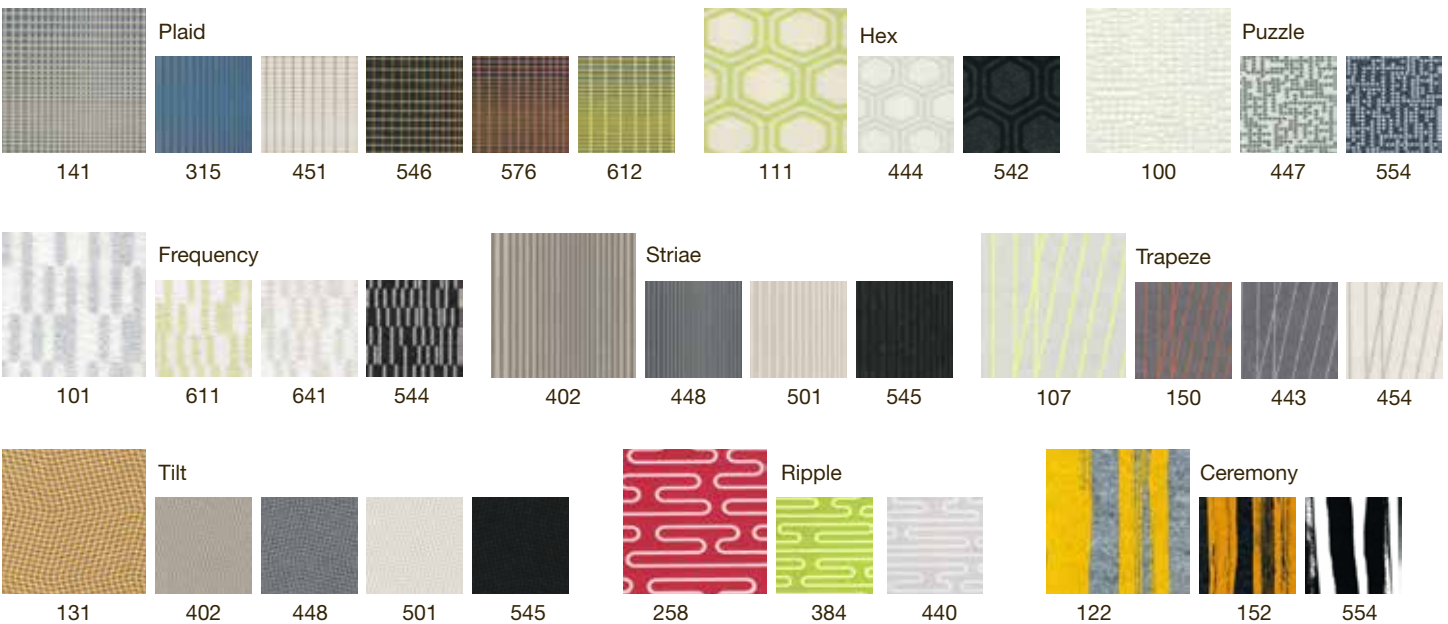

ECHOPANEL® PRINT COLORS *Note: All 7mm prints are single-sided, all 12mm prints are double-sided.*

AVAILABLE COLORS		PANEL SIZE: 7mm X 1210mm X 2700mm | 12mm X 1200mm X 2400mm									
PANEL AVAILABILITY	Plaid	Trapeze	Puzzle	Frequency	Striae	Hex	Tilt	Ripple	Ceremony		
7mm											
12mm											

ECHOPANEL | RECYCLING | LEED
Every Echopanel® design material keeps plastic waste out of the landfill. Echopanel® is recyclable—ask us how! **LEED® information is available up on request.**